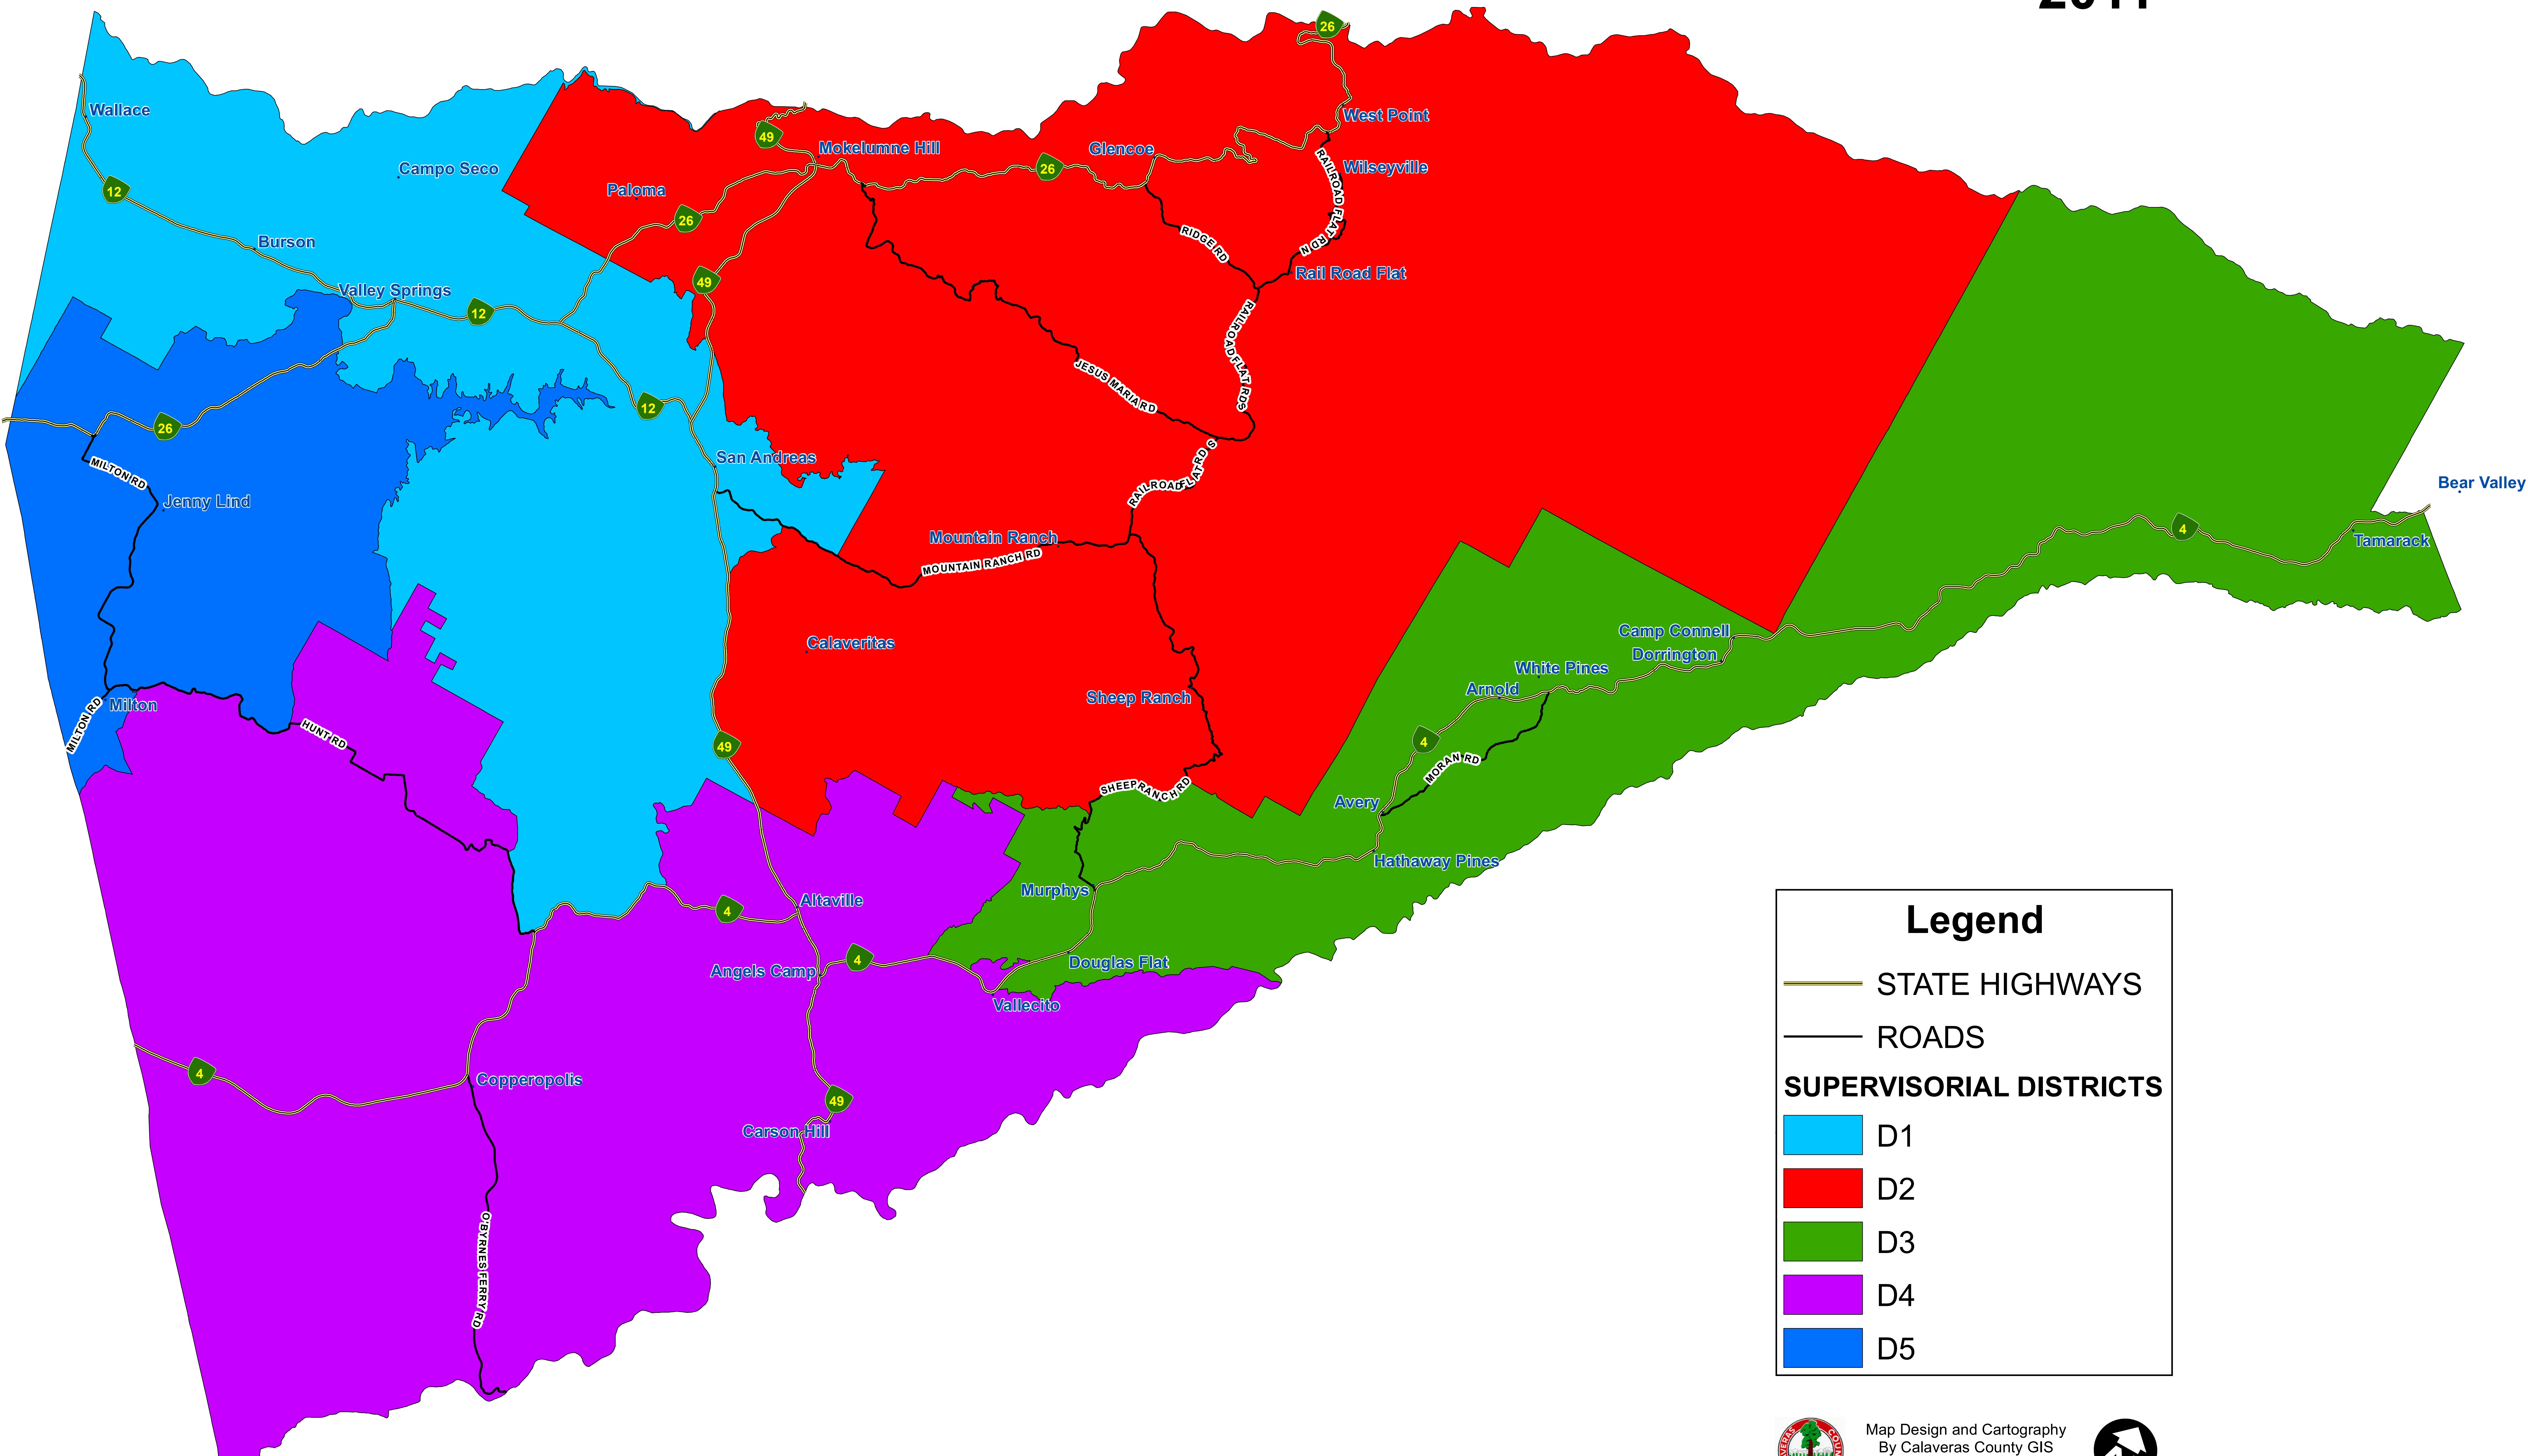

CALAVERAS COUNTY SUPERVISORIAL DISTRICTS 2011

Legend

-  STATE HIGHWAYS
-  ROADS

SUPERVISORIAL DISTRICTS

-  D1
-  D2
-  D3
-  D4
-  D5

 Map Design and Cartography
 By Calaveras County GIS
 San Andreas, California
 July 2011

 Miles